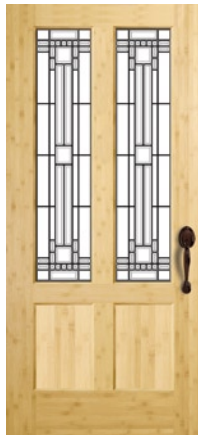

6326 | Plymouth™